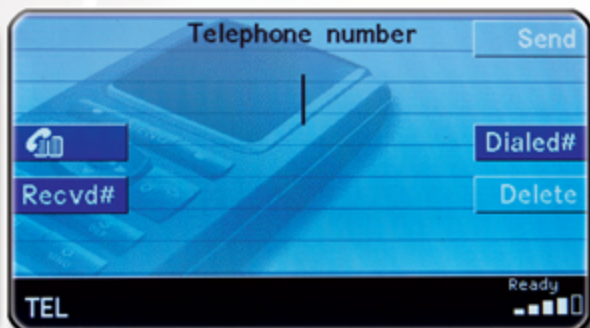

Advanced Design and Engineering

New - CL-60 Benz

Combined iPod, USB, Bluetooth Interface
for Mercedes vehicles.

- One Interface does iPod, Aux, Bluetooth, Streaming, USB, USB Charging
- Complete iPod integration with full on screen display and control
- Advanced Bluetooth integration with full on screen display
- Full phonebook support, with on screen display
- Advanced Bluetooth features - Call history, last # dialed and recieved
- USB input and Charging, Bluetooth Audio Streaming + Digital Out
- Charges all iPods, iPhones, and iPads