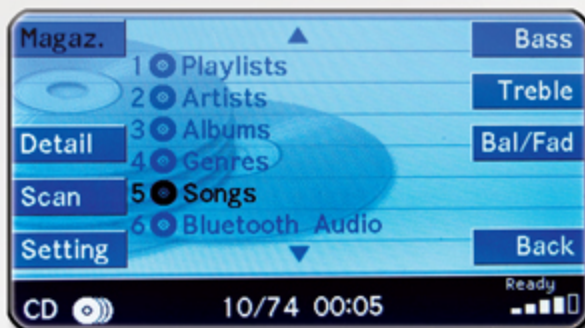

Advanced Design and Engineering

New - CL-60 Benz

Combined iPod, USB, Bluetooth Interface
for Mercedes vehicles.

- One Interface does iPod, Aux, Bluetooth, Streaming, USB, USB Charging
- Complete iPod integration with full on screen display and control
- Advanced Bluetooth integration with full on screen display
- Full phonebook support, with on screen display
- Advanced Bluetooth features - Call history, last # dialed and recieved
- USB input and Charging, Bluetooth Audio Streaming + Digital Out
- Charges all iPods, iPhones, and iPads