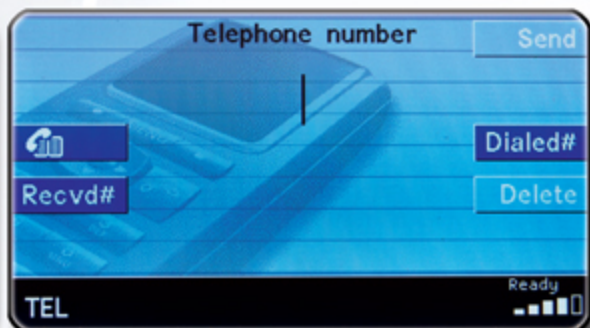

Advanced Design and Engineering

New - CL-60-LR

Combined iPod, USB, Bluetooth Interface
for Land Rover Vehicles

- One Interface does iPod, Aux, Bluetooth, Streaming, USB, USB Charging
- Complete iPod integration with full on screen display and control
- Advanced Bluetooth integration with full on screen display
- Full phonebook support, with on screen display
- Advanced Bluetooth features - Call history, last # dialed and recieved
- USB input and Charging, Bluetooth Audio Streaming + Digital Out
- Charges all iPods, iPhones, and iPads