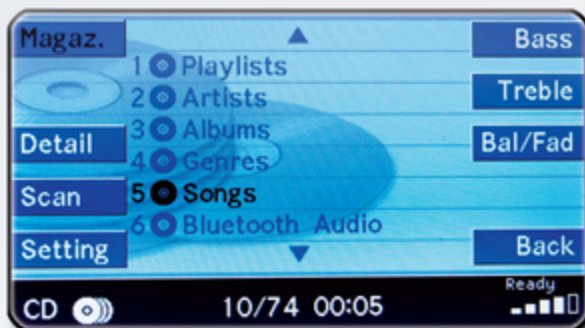

Advanced Design and Engineering

New - CL-60-LR

Combined iPod, USB, Bluetooth Interface
for Land Rover Vehicles

- One Interface does iPod, Aux, Bluetooth, Streaming, USB, USB Charging
- Complete iPod integration with full on screen display and control
- Advanced Bluetooth integration with full on screen display
- Full phonebook support, with on screen display
- Advanced Bluetooth features - Call history, last # dialed and recieved
- USB input and Charging, Bluetooth Audio Streaming + Digital Out
- Charges all iPods, iPhones, and iPads